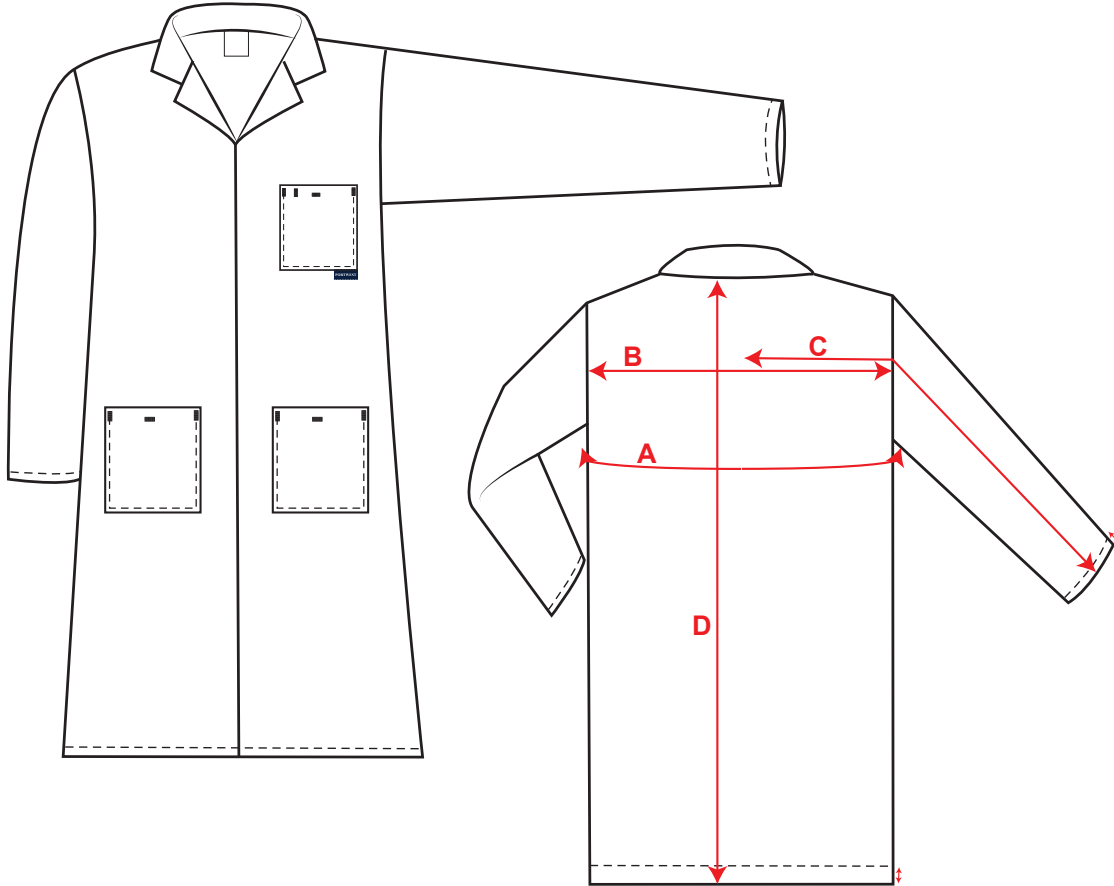

STYLE NO: 2852

DESCRIPTION: Standard Coat - ISO 13688

### Measurements

AREA		XXS	XS	S	M	L	XL	XXL	XXXL	4XL	5XL
<b>Chest</b>	<b>A</b>	92	100	108	116	124	136	144	152	160	172
<b>Across Back</b> from 12cm below neck	<b>B</b>	39	41	43	45	47	50	52	54	56	59
<b>Sleeve length</b> from 12cm below neck	<b>C</b>	81	82	83	84	85	86	87	88	89	90
<b>Jacket Length</b>	<b>D</b>	100	100	100	100	100	100	100	100	100	100