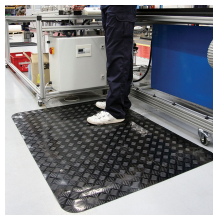

Senso Dial

An anti-fatigue mat for static-sensitive workplaces

- Anti-fatigue mat with excellent all-round safety features.
- Foam backing provides fatigue-relief.
- Rubber top surface is effective in reducing slip risk.
- Hardwearing and resistant to oil spillage.
- Measured according to IEC 61340-5-1.
- Ramped edges.

Technical Specifications

Material	SBR/NBR top surface, EPDM foam base
Surface Finish	Deckplate pattern
Product Height	10 mm
Min. Operating Temperature	-10°C
Max. Operating Temperature	+70°C
Resistance to Chemicals	Good benzine resistance (also suitable for unleaded fuel): 70 h, 23°C, Fuel B (ISO 1817), 20% volume swell for minor mechanical demands
Environmental Resistance	Suitable for dry indoor environments
Typical Applications	General industrial
Installation Method	Loose lay
Cleaning	Brush/mop the top surface